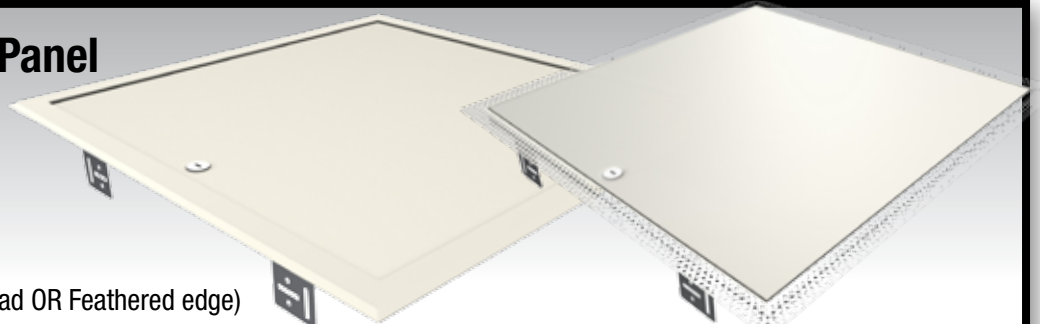

1. 300mm $21^{·00} APM/APFM300 EACH	2. 450mm $26^{·00} APM/APFM450 EACH	3. 550mm $35^{·50} APM/APFM550 EACH	4. 600mm $35^{·50} APM/APFM600 EACH