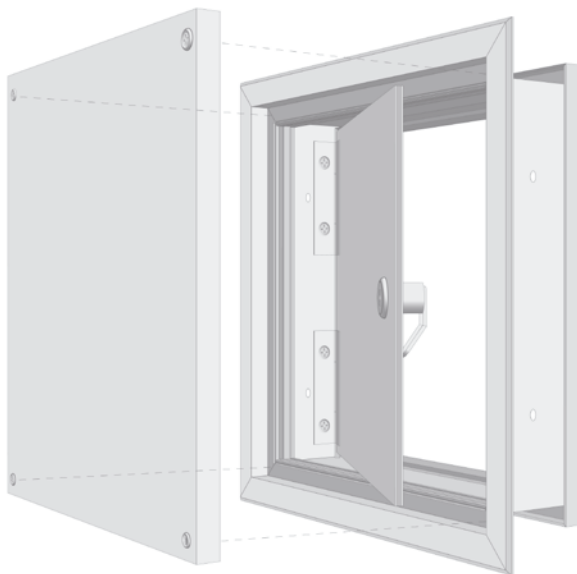

Rondo PANTHER® Access Panels

wall & ceiling panels

acoustic & fire-tested

standard sizes &
custom manufactured

polymer-framed access panels

aluminium manhole frames

SOUND RATED

SRAP Set Bead

SRAP Flanged Surround Feathered Edge

PART NO.	DESCRIPTION	APPROX WEIGHT PER PIECE (kg)	STOCK PACK	SUB PACK	INVOICE PRICE PER PIECE
	MDF High Moisture Resistant Doors, Concealed Hinges, R_w30 (R_w+C_{tr}28) SOUND RATED WITH NEW POLYMER FRAME				
SRAP3030BLSB	300x300 Budget Lock Set Bead	1.9	1	1	97.61
SRAP3045BLSB	450x450 Budget Lock Set Bead	3.6	1	1	112.25
SRAP3053BLSB	530x530 Budget Lock Set Bead	4.9	1	1	130.56
SRAP3030BLFE	300x300 Budget Lock – Feathered Edge	1.9	1	1	106.96
SRAP3045BLFE	450x450 Budget Lock – Feathered Edge	3.6	1	1	123.53
SRAP3053BLFE	530x530 Budget Lock – Feathered Edge	4.9	1	1	144.37

Other sizes and lock types made to order. Contact your local Rondo State Office for prices and lead times.

HP51

	High-Performance Access Panel				
● HP-51	Rw51 High Performance Access Panel - Feathered Edge (Special Order Only)		1	1	POA