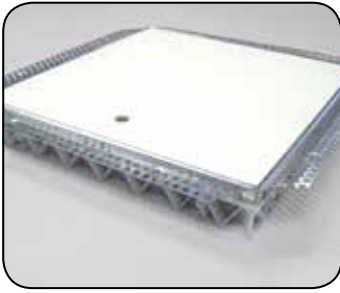

Rondo PANTHER® Access Panels

wall & ceiling panels

acoustic & fire-tested

standard sizes &
custom manufactured

polymer-framed access panels

aluminium manhole frames

SOUND RATED

SRAP Set Bead