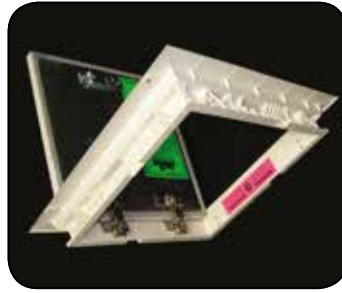

Rondo PANTHER® Access Panels

wall & ceiling panels

acoustic & fire-tested

standard sizes &
custom manufactured

polymer-framed access panels

aluminium manhole frames

SOUND RATED

SRAP Set Bead

SRAP Flanged Surround Feathered Edge

PART NO.	DESCRIPTION	APPROX WEIGHT PER PIECE (kg)	STOCK PACK	SUB PACK	INVOICE PRICE PER PIECE
	MDF High Moisture Resistant Doors, Concealed Hinges, R_w30 (R_w+C_{tr}28) SOUND RATED WITH NEW POLYMER FRAME				
SRAP3030BLSB	300x300 Budget Lock Set Bead	1.9	1	1	97.61
SRAP3045BLSB	450x450 Budget Lock Set Bead	3.6	1	1	112.25
SRAP3053BLSB	530x530 Budget Lock Set Bead	4.9	1	1	130.56
SRAP3030BLFE	300x300 Budget Lock – Feathered Edge	1.9	1	1	106.96
SRAP3045BLFE	450x450 Budget Lock – Feathered Edge	3.6	1	1	123.53
SRAP3053BLFE	530x530 Budget Lock – Feathered Edge	4.9	1	1	144.37

Other sizes and lock types made to order. Contact your local Rondo State Office for prices and lead times.

HP51

	High-Performance Access Panel				
● HP-51	Rw51 High Performance Access Panel - Feathered Edge (Special Order Only)		1	1	POA