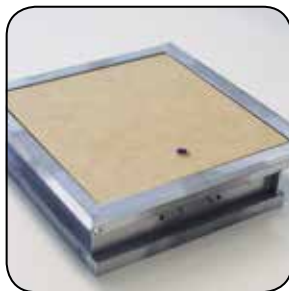

FIRE RATED

FRAP1H Set Bead

FRAP1H Flanged Surround Feathered Edge

FRAP2H Set Bead

PART NO.	DESCRIPTION	APPROX WEIGHT PER PIECE (kg)	STOCK PACK	SUB PACK	INVOICE PRICE PER PIECE
	1 Hour Fire-Rated, 101mm deep metal profile, Concealed Hinges				
FRAP1H30BLSB	300x300 Budget-Lock Set Bead	3.50	1	1	326.00
FRAP1H45BLSB	450x450 Budget-Lock Set Bead	6.50	1	1	426.00
FRAP1H53BLSB	530x530 Budget-Lock Set Bead	9.00	1	1	535.00
FRAP1H60BLSB	600x600 Budget-Lock Set Bead	12.00	1	1	535.00
FRAP1H30BLFE	300x300 Budget Lock – Feathered Edge	3.50	1	1	326.00
FRAP1H45BLFE	450x450 Budget Lock – Feathered Edge	6.50	1	1	426.00
FRAP1H53BLFE	530x530 Budget Lock – Feathered Edge	9.00	1	1	535.00
FRAP1H60BLFE	600x600 Budget Lock – Feathered Edge	12.00	1	1	535.00
	2 Hour Fire-rated, Screw-fixed Only				
FRAP2H30SFSB	300x300 Screw-Fixed Set Bead	4.20	1	1	318.00
FRAP2H45SFSB	450x450 Screw-Fixed Set Bead	7.80	1	1	461.00
FRAP2H53SFSB	530x530 Screw-Fixed Set Bead	10.80	1	1	582.00
FRAP2H60SFSB	600x600 Screw-Fixed Set Bead	14.40	1	1	582.00
FRAP2H30SFFL	300x300 Screw-Fixed – Feathered Edge	4.20	1	1	318.00
FRAP2H45SFFL	450x450 Screw-Fixed – Feathered Edge	7.80	1	1	461.00
FRAP2H53SFFL	530x530 Screw-Fixed – Feathered Edge	10.80	1	1	582.00
FRAP2H60SFFL	600x600 Screw-Fixed – Feathered Edge	14.40	1	1	582.00