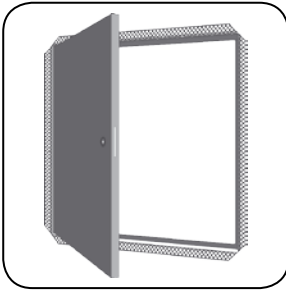

Rondo PANTHER® Access Panels

wall & ceiling panels

acoustic & fire-tested

standard sizes &
custom manufactured

polymer-framed access panels

aluminium manhole frames

SOUND RATED

SRAP Set Bead

SRAP Flanged Surround Feathered Edge

PART NO.	DESCRIPTION	APPROX WEIGHT PER PIECE (kg)	STOCK PACK	SUB PACK	INVOICE PRICE PER PIECE
	MDF High Moisture Resistant Doors, Concealed Hinges, R_w30 (R_w+C_{tr}28) SOUND RATED WITH NEW POLYMER FRAME				
SRAP3030BLSB	300x300 Budget Lock Set Bead	1.9	1	1	97.61
SRAP3045BLSB	450x450 Budget Lock Set Bead	3.6	1	1	112.25
SRAP3053BLSB	530x530 Budget Lock Set Bead	4.9	1	1	130.56
SRAP3030BLFE	300x300 Budget Lock – Feathered Edge	1.9	1	1	106.96
SRAP3045BLFE	450x450 Budget Lock – Feathered Edge	3.6	1	1	123.53
SRAP3053BLFE	530x530 Budget Lock – Feathered Edge	4.9	1	1	144.37

Other sizes and lock types made to order. Contact your local Rondo State Office for prices and lead times.

HP51

	High-Performance Access Panel				
● HP-51	Rw51 High Performance Access Panel - Feathered Edge (Special Order Only)		1	1	POA

NON-SOUND RATED

MFAP Set Bead

MFAP Flanged Surround Feathered Edge

PART NO.	DESCRIPTION	APPROX WEIGHT PER PIECE (kg)	STOCK PACK	SUB PACK	INVOICE PRICE PER PIECE
	Metal Face Doors, Pop Rivet Hinges, Budget Locks, Non-Sound Rated				
MFAP30SB	300x300 Slimline Metal-Face Door Set Bead	2.00	1	1	56.25
MFAP45SB	450x450 Slimline Metal-Face Door Set Bead	3.00	1	1	78.75
MFAP55SB	550x550 Slimline Metal-Face Door Set Bead	4.00	1	1	92.25
MFAP60SB	600x600 Slimline Metal-Face Door Set Bead	4.33	1	1	94.50
MFAP30FE	300x300 Slimline Metal-Face Door – Feathered Edge	2.00	1	1	56.25
MFAP45FE	450x450 Slimline Metal-Face Door – Feathered Edge	3.00	1	1	78.75
MFAP55FE	550x550 Slimline Metal-Face Door – Feathered Edge	4.00	1	1	92.25
MFAP60FE	600x600 Slimline Metal-Face Door – Feathered Edge	4.33	1	1	94.50